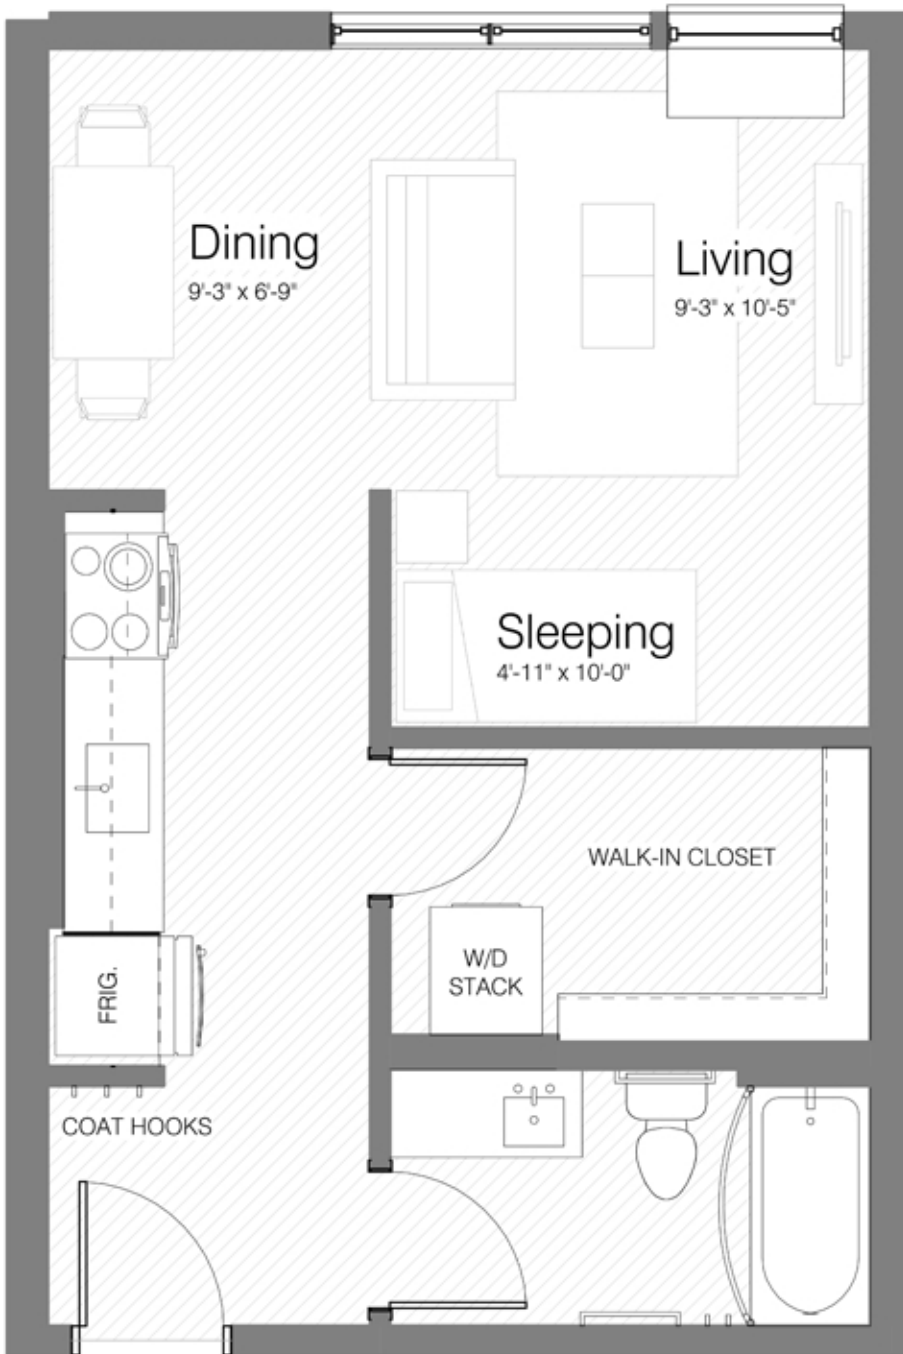

raySmartLiving.com
651-288-7274
ray@raySmartLiving.com

1/4" = 1 FOOT

Medium Studio C

452 SF

LEVEL 1
120

LEVEL 2 - 4
203, 220
303, 320
403, 420