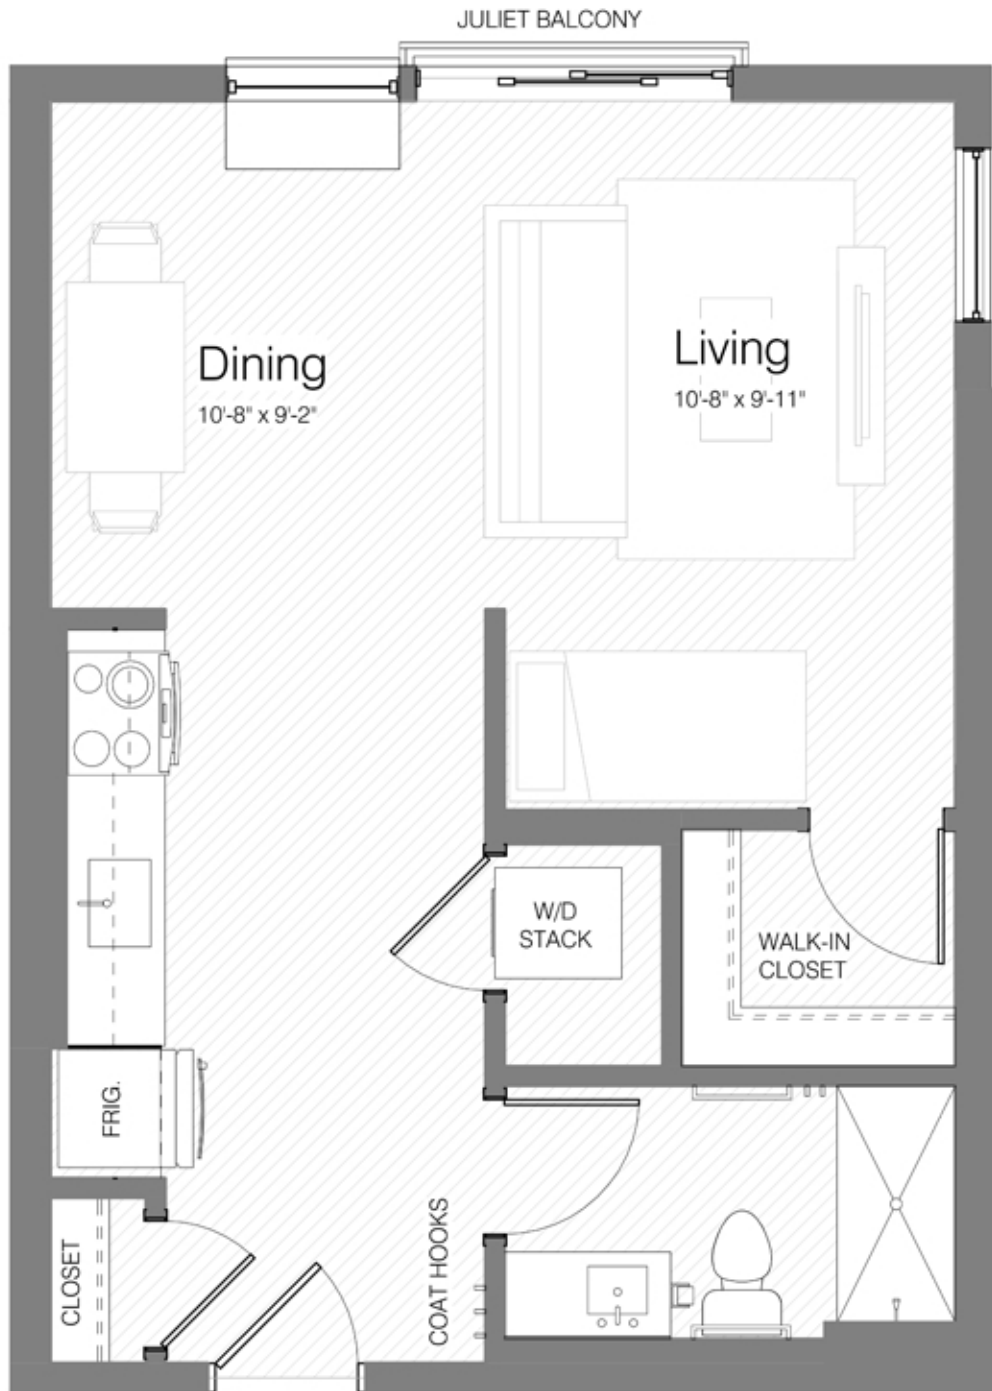

raySmartLiving.com
651-288-7274
ray@raySmartLiving.com

1/4" = 1 FOOT

Large Studio D - Alcove
504 SF

LEVEL 1
121