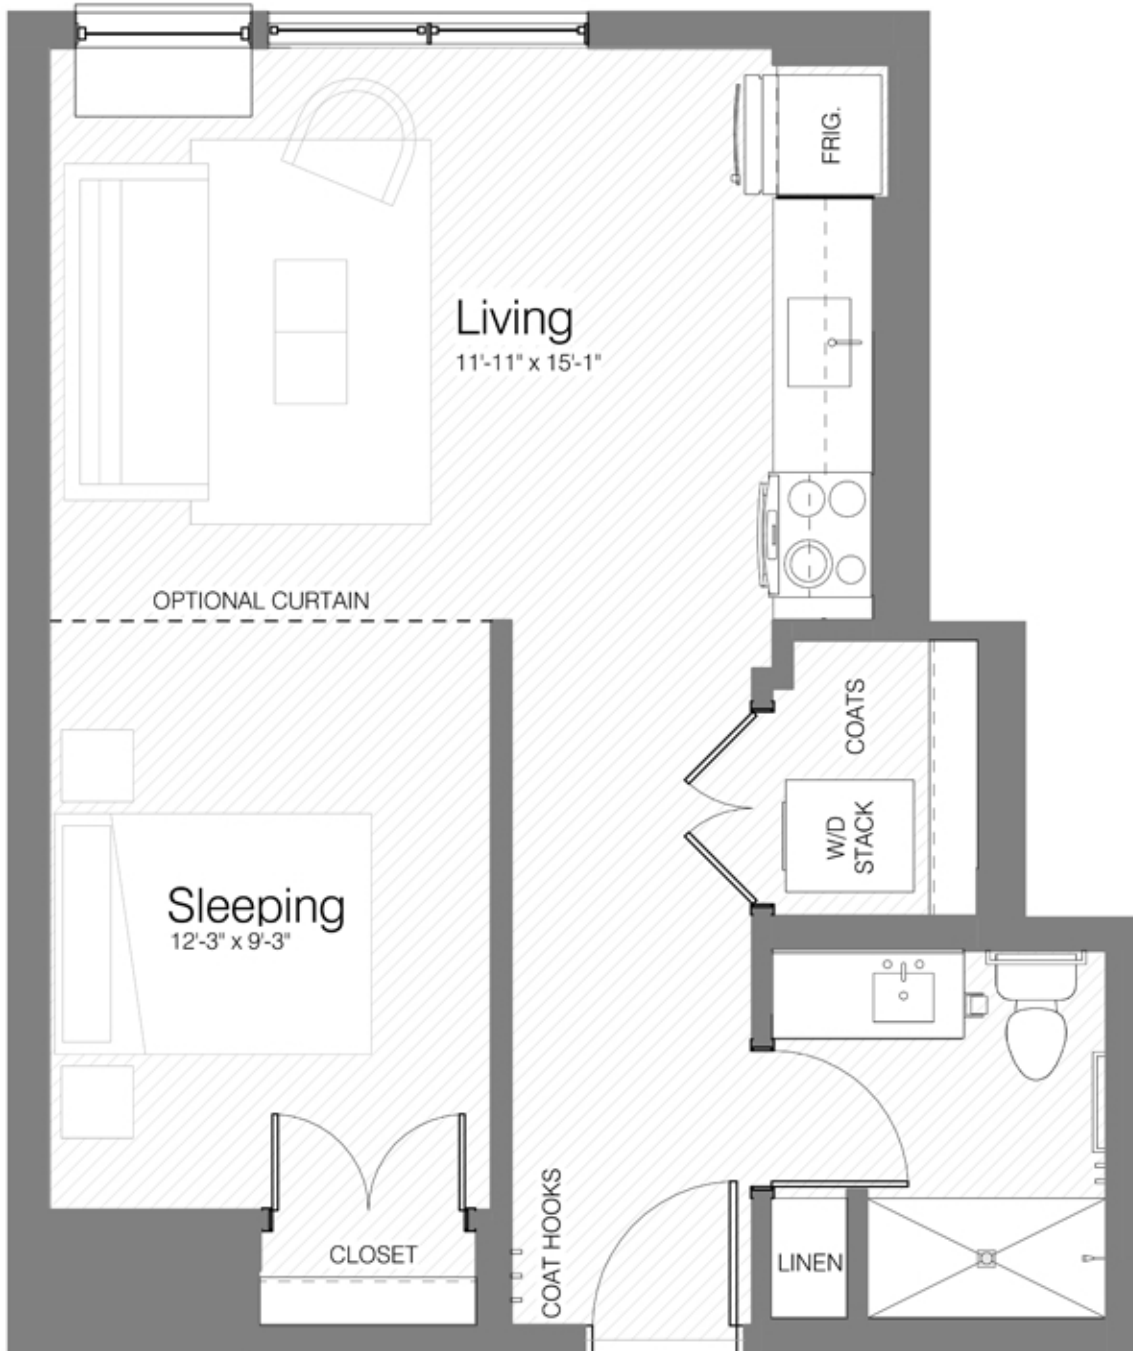

raySmartLiving.com
651-288-7274
ray@raySmartLiving.com

1/4" = 1 FOOT

Large Studio B

509 SF

LEVEL 3 - 4

302
402