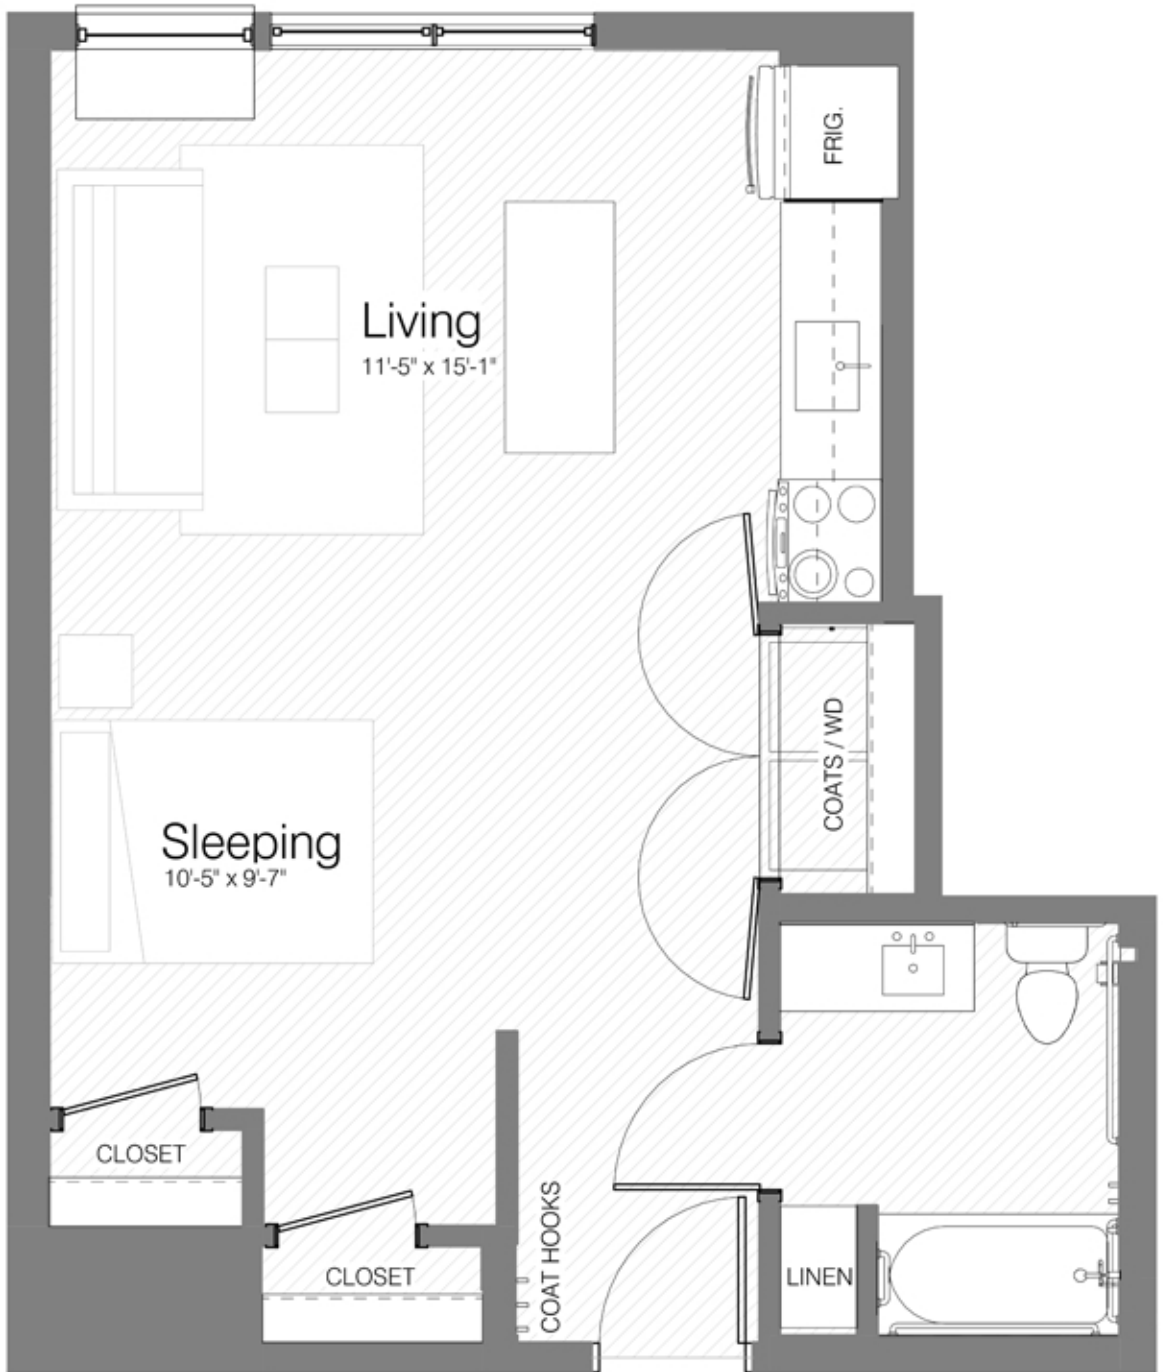

raySmartLiving.com
651-288-7274
ray@raySmartLiving.com

1/4" = 1 FOOT

Large Studio A - Type 'A'

505 SF

LEVEL 2
202