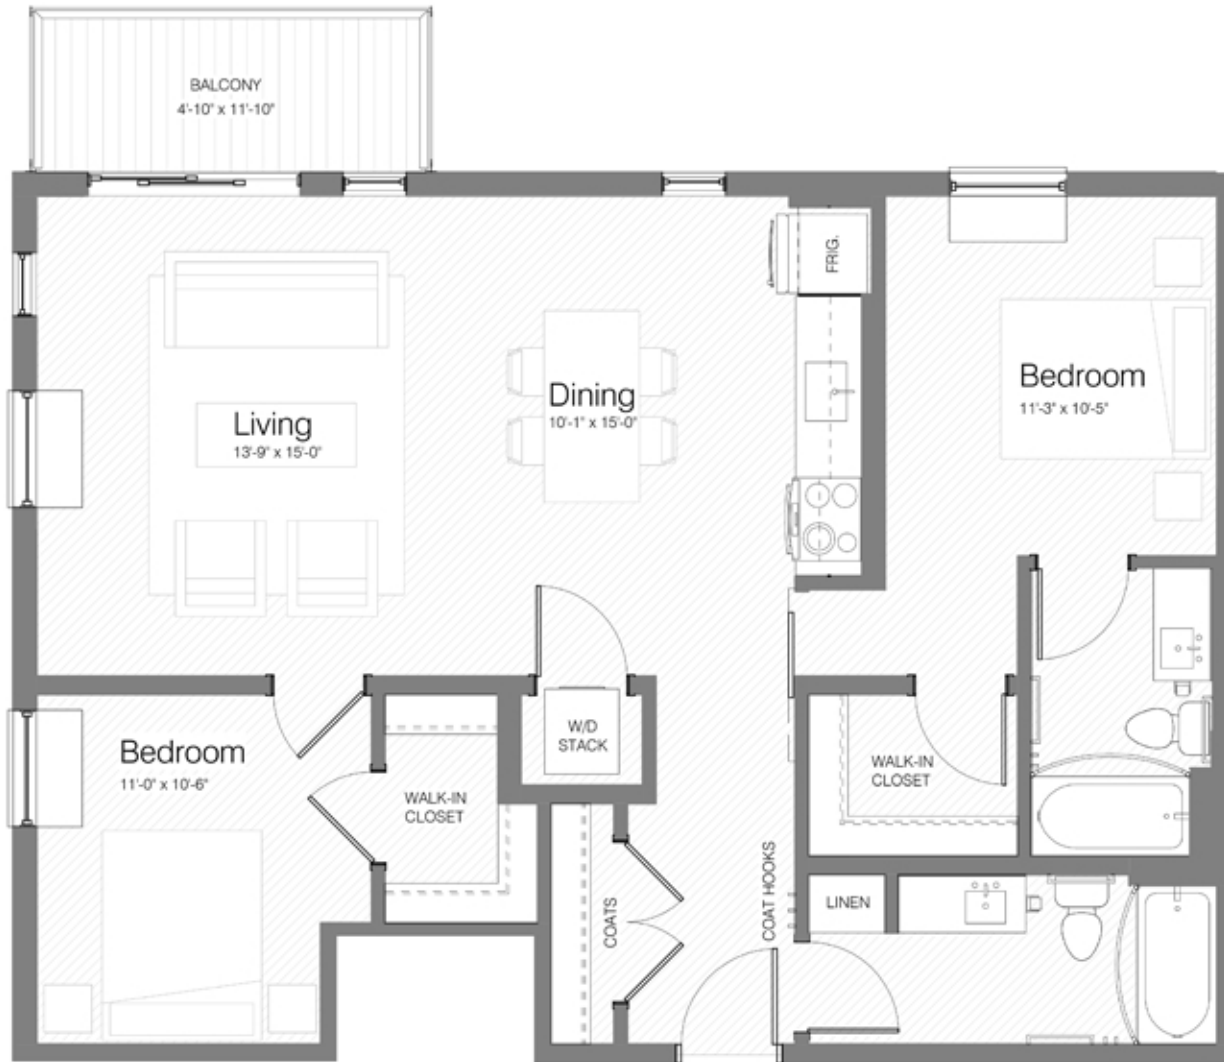

raySmartLiving.com
651-288-7274
ray@raySmartLiving.com

3/16" = 1 FOOT

2 Bedroom Unit

955 SF

LEVEL 2 - 4

201
301
401