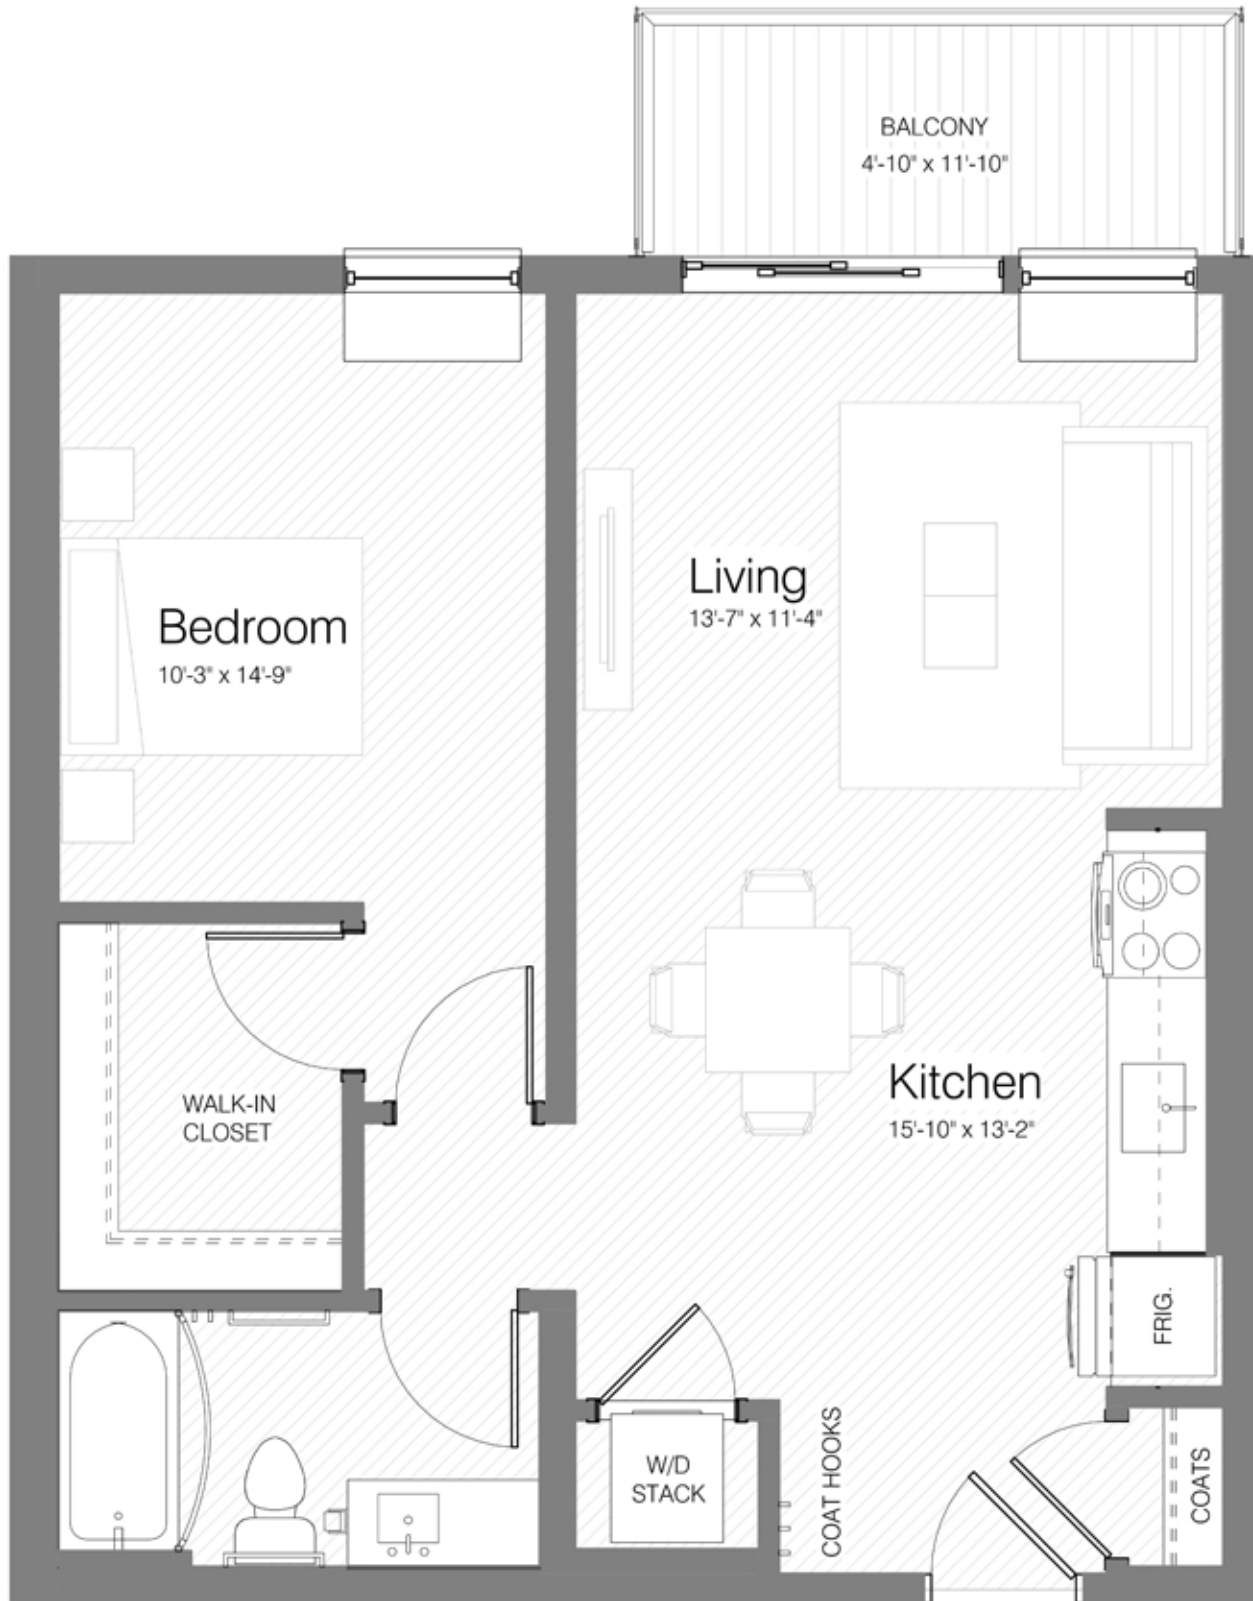

raySmartLiving.com
651-288-7274
ray@raySmartLiving.com

1/4" = 1 FOOT

1 Bedroom Unit C

638 SF

LEVEL 2 - 4

222
322
422